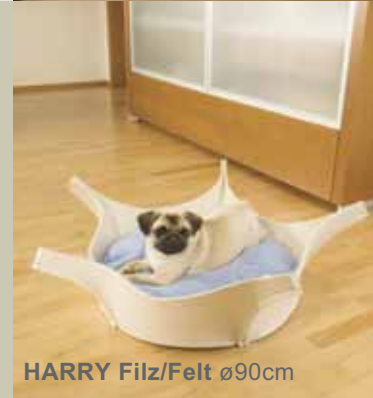

Special production in customer specific materials and dimensions on request.

HARRY Filz/Felt ø90cm

HARRY Filz/Felt ø90cm

ARENA Filz/Felt 65x55cm

CUBE Leder/Leather 126x90cm

DIVAN 70x70cm

BOWL Filz/Felt 95 x 95 cm